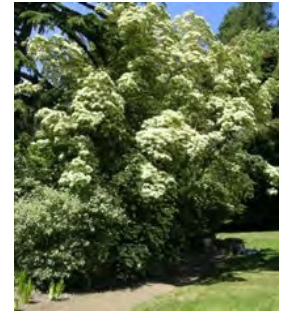

Small Shrubs					
Azs	Azalea sp.	Azalea		5L/200mm - 25L/300mm	3/m ²
Bey	Beschorneria yuccoides	Mexican Lily	1-1.5m x 1-2m	25L/300mm	-
Epp	Escallonia sp. 'Pink Pixie'	Escallonia	0.8m x 0.8m	5L/200mm	3/m ²
LVA	Lavandula angustifolia	White English Lavender	0.3m x 0.3m	5L/200mm	3/m ²
LOn	Lonicera nitida	Dwarf Honeysuckle	2m x 3m	25L/300mm	1.5/m ²
NNn	Nandina domestica 'Nana'	Dwarf Screen Bamboo	0.3m x 2m	5L/200mm	3/m ²
Small Shrubs (Hedging to Frontage)					
ABg	Abelia grandiflora	Glossy Abelia	1.5m x 1.2m	5L/200mm	3/m ²
BUs	Buxus sempervirens	English Box	2m x 1m	5L/200mm	3/m ²
CYt	Choisya ternata	Mexican Orange Blossom	1.5m x 1.5m	25L/300mm	1.5/m ²
Erk	Escallonia sp. 'Red Knight'	Escallonia	1.5m x 1.5m	25L/300mm	1.5/m ²
GAf	Gardenia augusta 'Florida'	Gardenia Florida	1-1.5m x 1m	5L/200mm	3/m ²
Groundcovers/Climbers					
AJr	Ajuga reptans	Common Bugle	0.1m x 0.3m	2.5L/150mm	4/m ²
COPk	Coprosma x kirkii	Mirror Plant	0.6m x 1m	2.5L/150mm	4/m ²
HEc	Hedera canariensis (green form only)	Canary Island Ivy	n/a	2.5L/150mm	4/m ²
HYc	Hypericum calycinum	Aaron's Beard	0.3m x 0.5m	2.5L/150mm	4/m ²
RSI	Rosmarinus lavandulaceus	Creeping Rosemary	0.3m x 0.3m	2.5L/150mm	4/m ²
TRj	Trachelospermum jasminoides	Chinese Star Jasmine	n/a	2.5L/150mm	4/m ²
Vla	Vitis amurensis	Ornamental Grape Vine	n/a	2.5L/150mm	-
Grasses					
LIEg	Liriope 'Evergreen Giant'	Evergreen Giant Lily	0.4m x 0.7m	Growtube	6/m ²
Opn	Ophiopogon planiscapus 'Nigrescens'	Black Mondo Grass	0.2m x 0.8m	Growtube	6/m ²

Grasses

Liriope 'Evergreen Giant'

Ophiopogon 'Nigrescens'

Small Trees/ Large Shrubs

Acer buergerianum

Acer japonicum

Citrus x limon

Cordyline australis