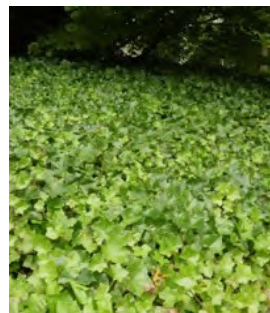

Hedera canariensis